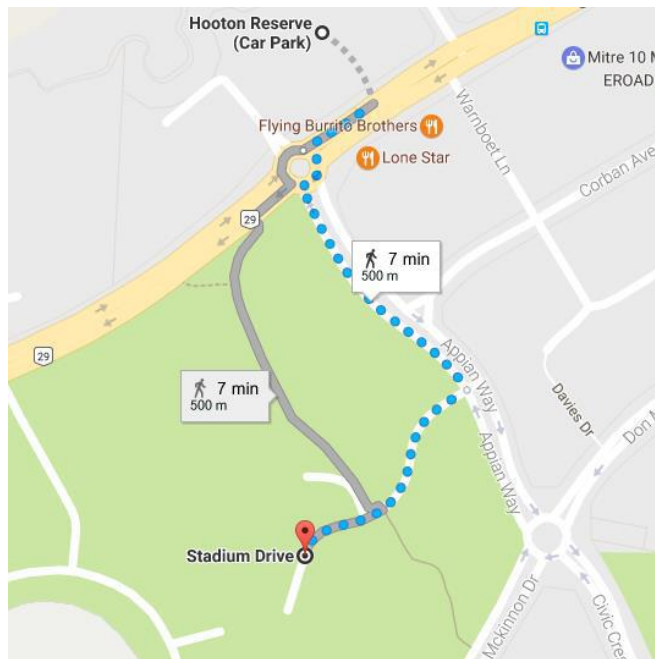

Important car parking information at Albany Stadium Pool

Our facility is situated in the grounds of QBE (North Harbour Stadium).

Auckland Stadiums have implemented a paid parking system at Albany Stadium Pool and customers receive their first two hours of parking free and any additional hours at \$1 per hour. To receive your two hours free, simply enter your licence plate number into the AT machine at reception or download the 'AT Park' app from the App Store or Google Play.

Outside our facility are 68 designated carparks. When a big event is being held that we know will affect the availability of carparks we will block off our carparks from the rest of the stadium's with barriers and these will be prioritised for members (facility and swim school). Additional parking can be found in nearby Hooton Reserve.

2019 Event fixtures at QBE Stadium*

Carpark restrictions will be in place two hours prior to stadium gates opening:

- **Saturday 20 July**
North Harbour Rugby Club Finals (event is free entry)
Parking restrictions in place from 10.30am, gates open 12.30pm
- **Friday 16 August**
Mitre 10 Cup North Harbour Rugby vs Counties Manukau
Parking restrictions in place from 12pm, gates open 2pm
- **Sunday 1 September**
Mitre 10 Cup North Harbour Rugby vs Bay of Plenty
Parking restrictions in place from 11am, gates open 1pm
- **Saturday 7 September**
Mitre 10 Cup North Harbour Rugby vs Waikato
Parking restrictions in place from 1pm, gates open 3pm
- **Sunday 8 September**
NZ Football Chatham Cup Finals
Parking restrictions in place from 9am, gates open 11am
- **Saturday 21 September**
Mitre 10 Cup North Harbour Rugby vs Otago
Parking restrictions in place from 2.45pm, gates open 4.45pm
- **Friday 4 October**
Mitre 10 Cup North Harbour Rugby vs Wellington
Parking restrictions in place from 3pm, gates open 3pm