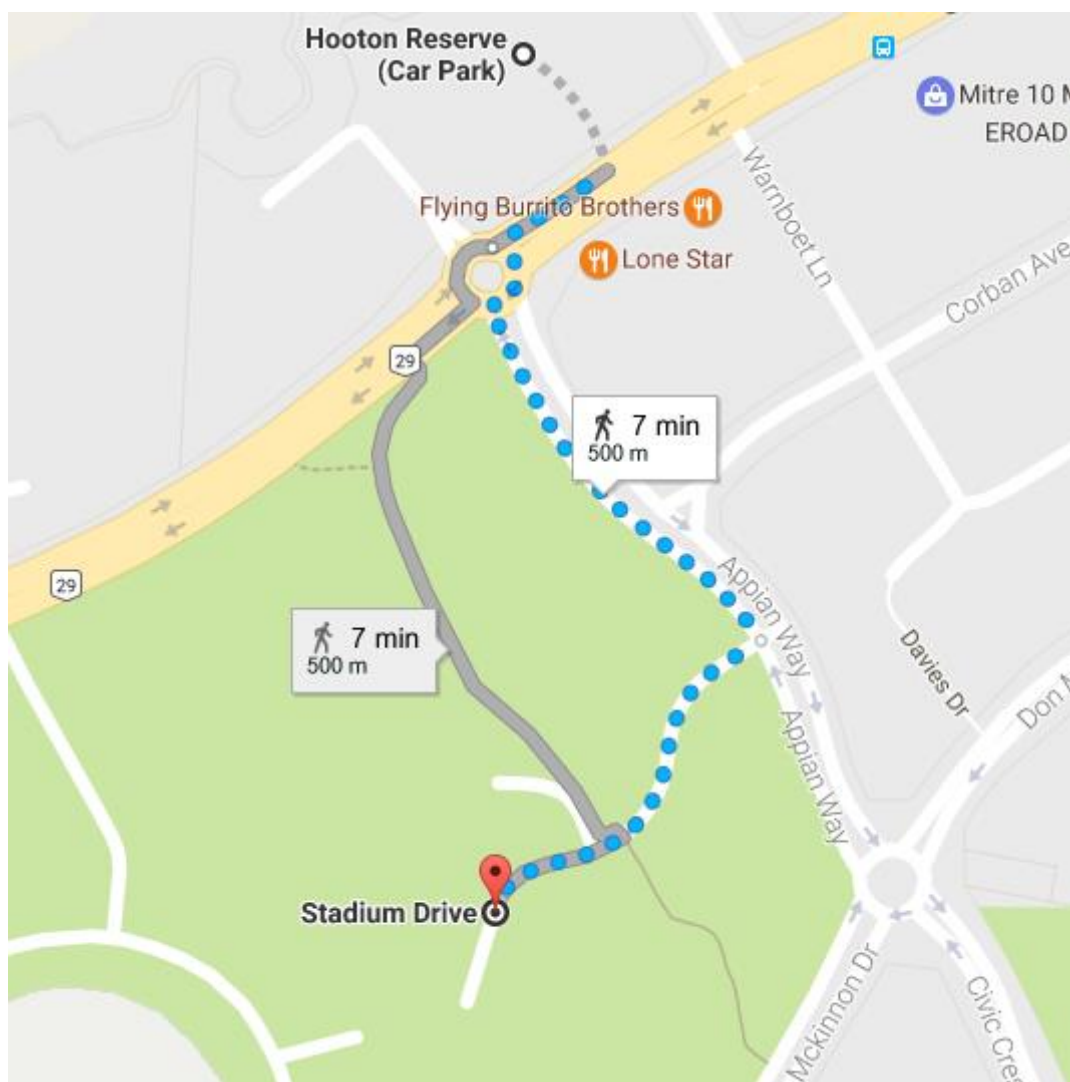

# Important car parking information Albany Stadium Pool

Our facility is situated in the grounds of QBE (North Harbour Stadium).

The stadium hosts many sporting events over the course of the year and some of these events will affect access to our facility and the availability of carparks.

Outside our facility are 30 designated carparks. When a big event is being held that we know will affect the availability of car parks we will block off our carparks from the rest of the stadium's with barriers and these will be prioritised for members (facility and swim school). Additional parking can be found in nearby Hooton reserve.

When road closures are in place our car park can be accessed only from Don Mackinnon Drive. There will be no access from Stadium Drive.

For more up to date info on our facility and car parking please like us on Facebook <https://www.facebook.com/getfitalbany/>